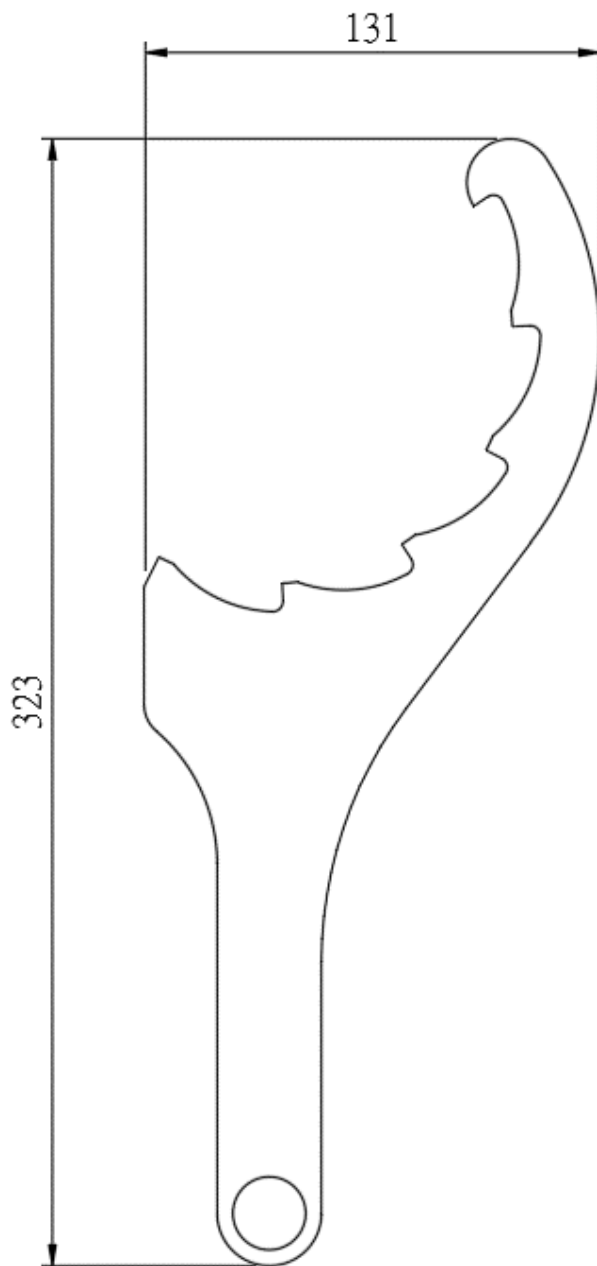

濾殼板手 / Housing Handle

品名 Name	濾殼板手 / Housing Handle
材質 Material	PVC 淺灰
備註 Remarks	Entegris Housing