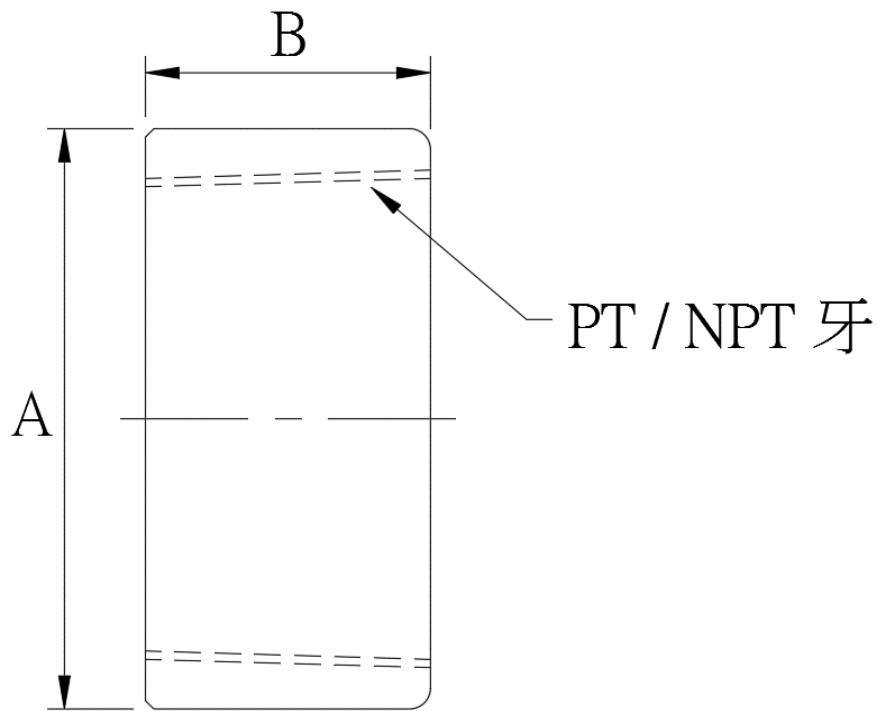

內牙接頭 / Female Connector

| | | | |
|---------------|-------------------------|----|----|
| 品名 Name | 內牙接頭 / Female Connector | | |
| 材質 Material | NPP / PVDF / GPP / PVC | | |
| 產品編號 Part No. | Size | A | B |
| 17010002 | 2" | 70 | 34 |
| 17010112 | 1 1/2" | 60 | 34 |
| 17010001 | 1" | 45 | 28 |
| 17010304 | 3/4" | 40 | 28 |
| 17010102 | 1/2" | 30 | 20 |
| 17010308 | 3/8" | 25 | 20 |
| 17010104 | 1/4" | 20 | 20 |
| 17010108 | 1/8" | 20 | 20 |

單位: mm